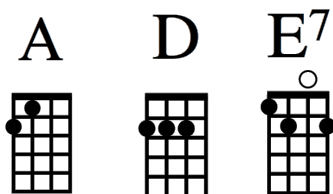

## Cotton Fields (CCR)

4/4 Rhythmus

[Intro]

**A E7 D A**

[Verse]

**A**

When I was a little bitty baby

**D A**

My mama would rock me in the cradle

**E7**

In them old cotton fields back home

**A**

It was down in Louisiana

**D A**

Just about a mile from Texarkana

**E7 A D A**

In them old cotton fields back home

[Chorus]

**D**

Now, when them cotton bolls get rotten

**A**

You can't pick very much cotton

**E7**

In them old cotton fields back home