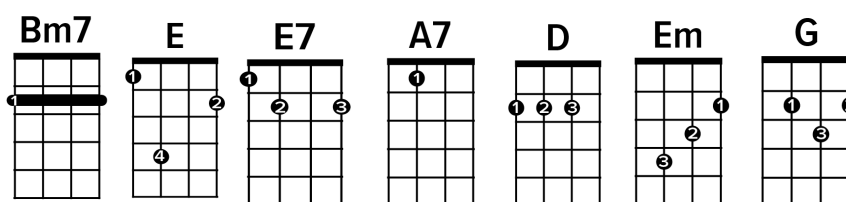

Isn't she lovely – Stevie Wonder

Verse 1

Bm7 E (E7)
 Isn't she lovely
Em A7 D
 Isn't she wonderful
Bm7 E (E7)
 Isn't she precious
Em A7 D
 Less than one minute old
G F#
 I never thought through love we'd be
Bm7 E (E7)
 Making one as lovely as she
Em G A7 D
 But isn't she lovely made from love

Verse 2

Bm7 E (E7)
 Isn't she pretty
Em A7 D
 Truly the angel's best
Bm7 E (E7)
 Boy, I'm so happy
Em A7 D
 We have been heaven blessed
G F#
 I can't believe what God has done
Bm7 E (E7)
 Through us he's given life to one
Em G A7 D
 But isn't she lovely made from love

Verse 3

Bm7 E (E7)
 Isn't she lovely
Em A7 D
 Life and love are the same
Bm7 E (E7)
 Life is Aisha
Em A7 D
 The meaning of her name
G F#
 Londie, it could have not been done
Bm7 E (E7)
 Without you who conceived the one
Em G A7 D
 That's so very lovely made from love