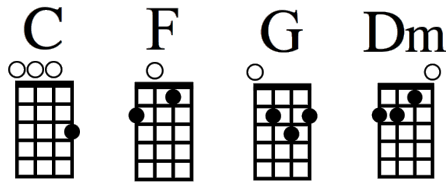

## Knockin' on heavens door (Bob Dylan)

4/4 Rhythmus

### Verse 1

**C G Dm**  
Mama take this badge off of me  
**C G F**  
I can't use it anymore  
**C G Dm**  
It's getting dark, too dark to see  
**C G F**  
I feel I'm knockin on heaven's door

### Verse 2

**C G Dm**  
Mama put my guns in the ground  
**C G F**  
I can't shoot them anymore  
**C G Dm**  
That long black cloud is comin' down  
**C G F**  
I feel I'm knockin' on heaven's door

### Chorus

**C G Dm**  
Knock, knock, knockin' on heaven's door  
**C G F**  
Knock, knock, knockin' on heaven's door  
**C G Dm**  
Knock, knock, knockin' on heaven's door  
**C G F**  
Knock, knock, knockin' on heaven's door