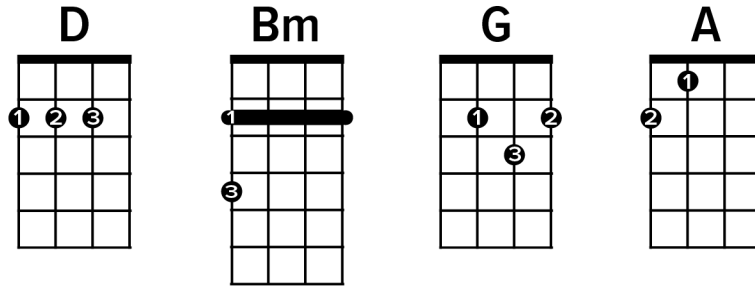

Let it be (The Beatles)

4/4 Rhythmus

Verse 1

D **A** **Bm** **G**
 When I find myself in times of trouble, Mother Mary comes
 to me

D **A** **G D**
 Speaking words of wisdom, let it be

A **Bm** **G**
 And in my hour of darkness, She is standing right in front of
 me

A **G D**
 Whisper words of wisdom, let it be

Chorus

Bm **A** **G** **D**
 Let it be, let it be, let it be, let it be

A **G D**
 Whisper words of wisdom, let it be

Verse 2

D **A** **Bm** **G**
 And when the broken hearted people, Living in the world
 agree

D **A** **G D**
 There will be an answer, let it be

D **A** **Bm**
G

But though they may be parted, There is still a chance that
 they will see

D **A** **G D**
 There will be an answer, let it be

Verse 3

D **A** **Bm** **G**
 And when the night is cloudy, there is still a light that shines
 on me

D **A** **G D**
 Shine on till tomorrow, let it be

D **A** **Bm** **G**
 I wake up to the sound of music, Mother Mary comes to me

D **A** **G D**
 Speaking words of wisdom, let it be

Chorus

Bm **A** **G** **D**
 Let it be, let it be, let it be, let it be