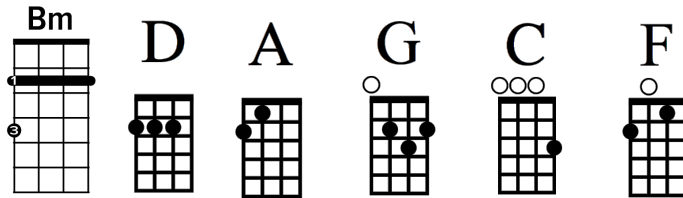

Proud Mary (CCR)

4/4 Rhythmus

Intro

```
| C A | C A |
| C A G F | F x F G |
| D | D |
```

[Solo]

```
| D | D | D | D |
| D | D | D | D |
| A | A | Bm | Bm |
```

Verse 1

D
Left a good job in the city, workin'
for the man every night and day

D
Rollin', rollin', rollin' on the river

And I never lost one minute of sleepin',
worryin' 'bout the way things might have been

Instrumental

```
| C A | C A |
| C A G F | F x F G |
| D | D |
```

A **Bm** **G**
Big wheel keep on turnin', Proud Mary keep on burnin'
D
Rollin', rollin', rollin' on the river

Verse 3

Verse 2

D
Cleaned a lot of plates in Memphis,
pumped a lot of 'tane down in New Orleans

D
If you come down to the river,
bet you're gonna find some people who live

But I never saw the good side of the city,
'til I hitched a ride on a river boat queen