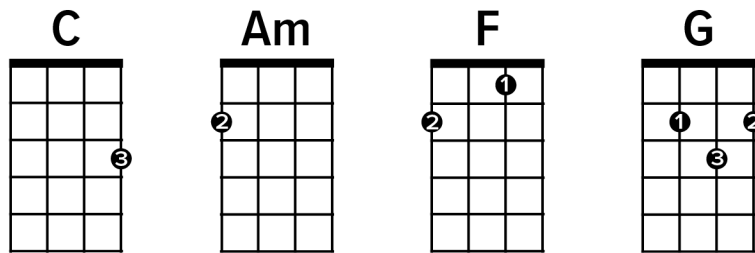

# STAND BY ME (Ben E. King)

4/4 Rhythmus

## [Verse 1]

**C** **Am**  
When the night has come and the land is da- rk  
**F** **G** **C**  
And the mo- on is the on- ly light we'll see  
**C** **Am**  
No, I wo- n't be af- raid, no, I won't be af- raid  
**F** **G** **C**  
Just as long as you st- and, stand by me. So darlin', darlin'

## [Verse 2]

**C** **Am**  
If the sky that we look up-on should tumble and fall  
**F** **G** **C**  
All the mount- ain should crumble to the sea  
**C** **Am**  
I won't cry, I won't cry, no, I won't shed a tear  
**F** **G** **C**  
Just as long as you stand, stand by me. And darling, darling