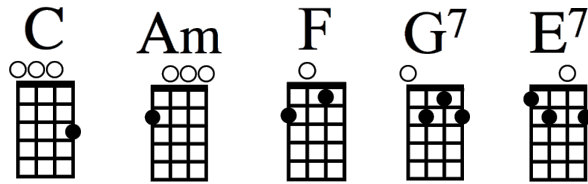

This little light of mine (trad.)

4/4 Rhythmus

Vers 1

C
This little light of mine, I'm gonna let it shine.
F **C**
This little light of mine, I'm gonna let it shine.
E7 **Am**
This little light of mine, I'm gonna let it shine,
C **G7** **F** **C**
Let it shine, let it shine, let it shine.

Vers 2

C
Hide it under a bushel, NO!, I'm gonna let it shine.
F **C**
Hide it under a bushel, NO!, I'm gonna let it shine.
C **E7** **Am**
Hide it under a bushel, NO!, I'm gonna let it shine,
C **G7** **F** **C**
Let it shine, let it shine, let it shine.

Vers 3

C
Everywhere I go, I'm gonna let it shine.
F **C**
Everywhere I go, I'm gonna let it shine.
E7 **Am**
Everywhere I go, I'm gonna let it shine,
C **G7** **F** **C**
Let it shine, let it shine, let it shine.